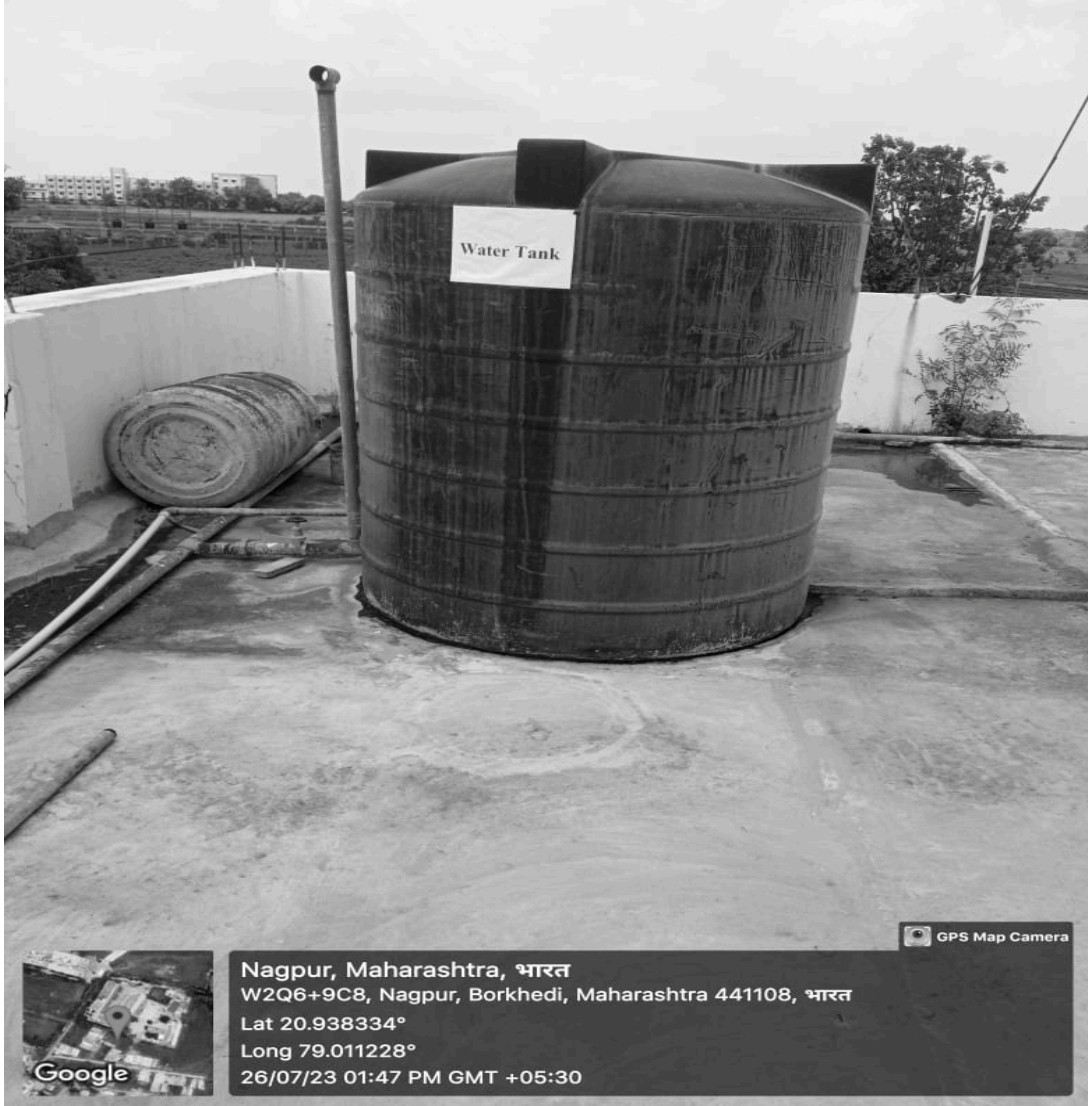

Water Tank

Bh
Principal

Shri Govindrao Wanjari College of Education
Borkhedi (Gate) Butibori, Nagpur